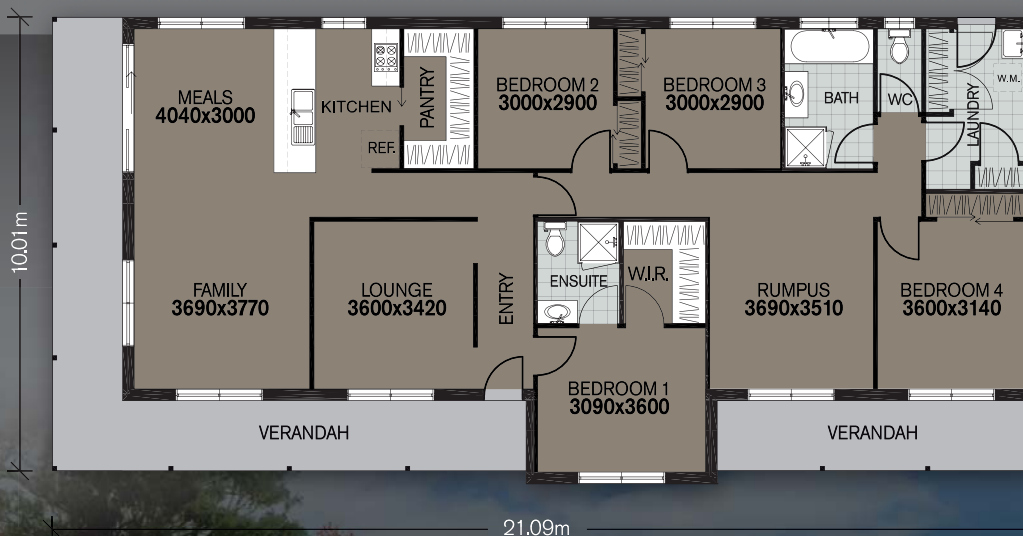

THE GILLARD

The Gillard offers the new home builder a layout that allows separate living areas, ideal for families wanting space for their children to play with the inclusion of a rumpus room. This layout enables families to have their space, whether it be dining family and friends or relaxing in the lounge room in peace and quiet.

With 4 large bedrooms, a cleverly placed rumpus room, this home provides space for families to relax, allowing everyone to live in comfort.

Ask our friendly consultants today for assistance in developing your dream home.

THE GILLARD

Living: 168.52 m²
Verandah: 37.83 m²
Total: 206.35 m²
Width: 21.09 m
Depth: 10.01 m
Areas sq metres.

CHOOSE YOUR OWN FACADE